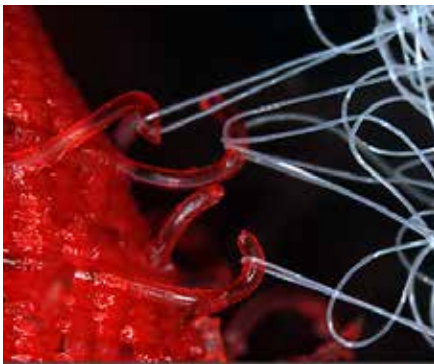

## EASY WRAPPER<sup>®</sup> / Velcro

The degrees of thickness of **EASY WRAPPER<sup>®</sup>** s hook side(A) and loop side(B) are 1/100 and one 1/200 to Velcro' s fabric.

The degrees of density are 200 x and 100 x more.

Therefore, the total degree of density becomes 275 x and 100x more on hook side (A) and loop side(B) in total.

	Hook(A) Denier / Diameter	Loop(B) Denier / Diameter	Hook(A) density / inE2	Loop(B) density / inE2
Velcro	325D / 200 $\mu$	20D / 50 $\mu$	352	13824
<b>EASY WRAPPER<sup>®</sup></b>	<b>3.125D / 17.8 <math>\mu</math></b>	<b>0.097D / 3.1 <math>\mu</math></b>	<b>96768</b>	<b>1382400</b>
EASY WRAPPER / Velcro	1/100 9/100	1/200 6/100	275	100

### Structure of general hook and loop fastener

Two faces stick to each other by hooking with loops.

As prominent part will be worn away by time, the sticking strength on each side becomes weaker and weaker as time passes by.

### Structure of EASY WRAPPER<sup>®</sup>

hook side(A) and loop side(B) don' t get tangled to each faces and just stick firmly.