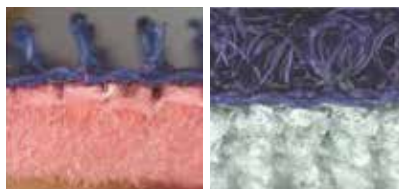

## EASY WRAPPER® / Velcro

The degrees of thickness of **EASY WRAPPER**®'s hook side(A) and loop side(B) are 1/100 and 1/200 to Velcro's fabric. The degrees of density are 275 x and 100 x more.

### Structure of general hook and loop fastener

Two faces stick to each other by hooking with loops. As prominent part will be worn away by time, the sticking strength on each side becomes weaker and weaker as time passes by.

	Velcro	<b>EASY WRAPPER</b> ®	EASY WRAPPER® / Velcro
Hook(A) Denier	325 D	<b>3.125 D</b>	1/100
Loop(B) Denier	20 D	<b>0.097 D</b>	1/200
Hook(A) density (per in <sup>2</sup> )	352 Fibers	<b>96768 Fibers</b>	275 times
Hook(B) density (per in <sup>2</sup> )	13824 Fibers	<b>1382400 Fibers</b>	100 times

### Structure of EASY WRAPPER®

Hook side(A) and Loop side(B) don't get tangled to each faces and just stick firmly with a semipermanent grip.

(Left)  
Blue : Hook of Velcro  
Pink : Fiber of EASY WRAPPER®