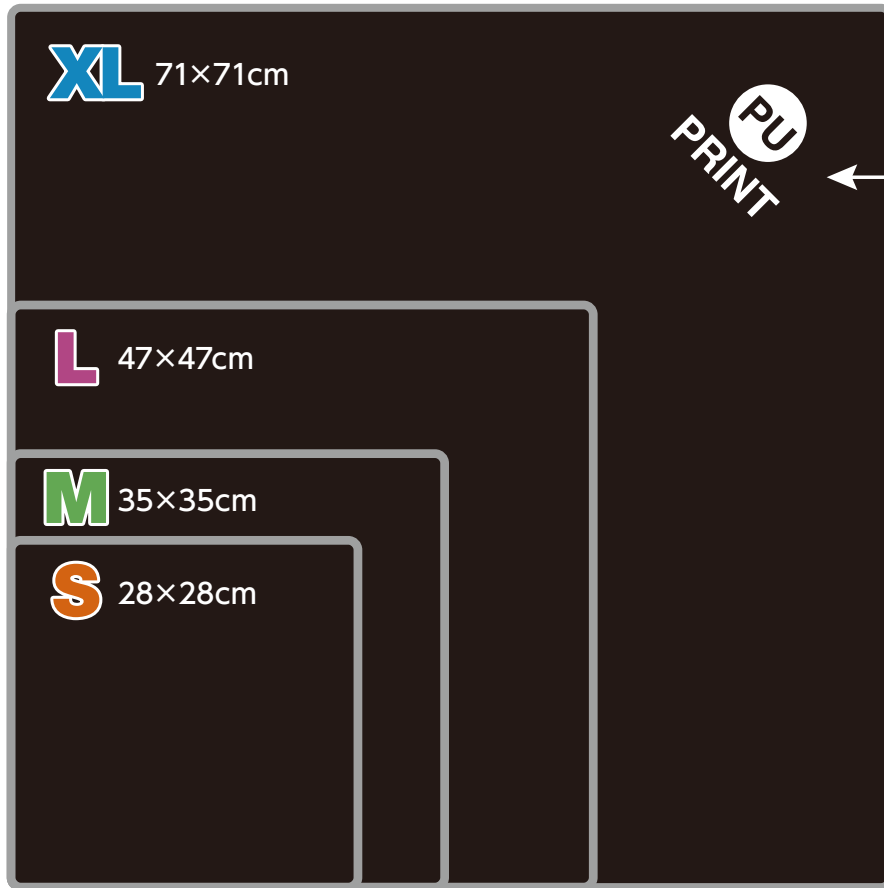

## EASY WRAPPER<sup>®</sup> / Velcro

The degrees of thickness of **EASY WRAPPER<sup>®</sup>** s hook side(A) and loop side(B) are 1/100 and one 1/200 to Velcro' s fabric.

The degrees of density are 200 x and 100 x more.

Therefore, the total degree of density becomes 275 x and 100x more on hook side (A) and loop side(B) in total.

	Hook(A) Denier / Diameter	Loop(B) Denier / Diameter	Hook(A) density / inE2	Loop(B) density / inE2
Velcro	325D / 200 $\mu$	20D / 50 $\mu$	352	13824
<b>EASY WRAPPER<sup>®</sup></b>	<b>3.125D / 17.8 <math>\mu</math></b>	<b>0.097D / 3.1 <math>\mu</math></b>	<b>96768</b>	<b>1382400</b>
EASY WRAPPER / Velcro	1/100 9/100	1/200 6/100	275	100

### Structure of EASY WRAPPER<sup>®</sup>

hook side(A) and loop side(B) don' t get tangled to each faces and just stick firmly.

### Order Made EASY WRAPPER<sup>®</sup> ( Normal or Water-proof type)

Minimum lot size of material: 142cm×200m (20000cm) / 55.9 in. x 7874 in.

	<b>S size</b> 11.0 x 11.0 in. 280×280mm	<b>M size</b> 13.7 x 13.7 in. 350×350mm	<b>L size</b> 18.5 x 18.5 in. 470×470mm	<b>XL size</b> 27.9 x 27.9 in. 710×710mm
MOQ	3,520	2,250	1,260	560