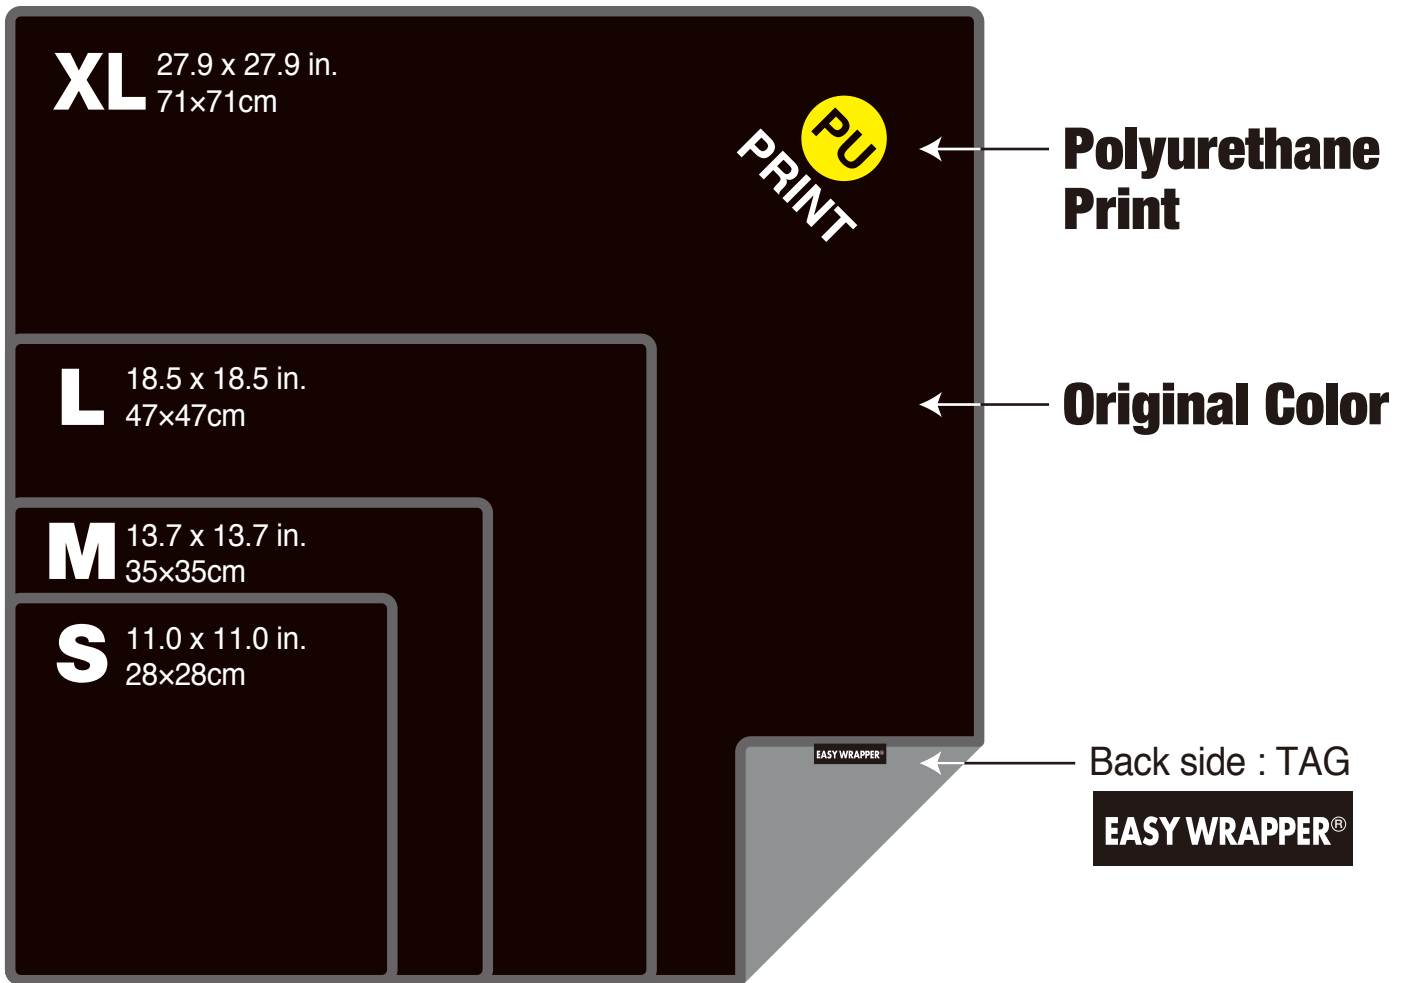

ORIGINAL EASY WRAPPER®

Original Color (front side)

Front side : PANTONE color or Original design

Back side : Gray or Black

Stitch : PANTONE color